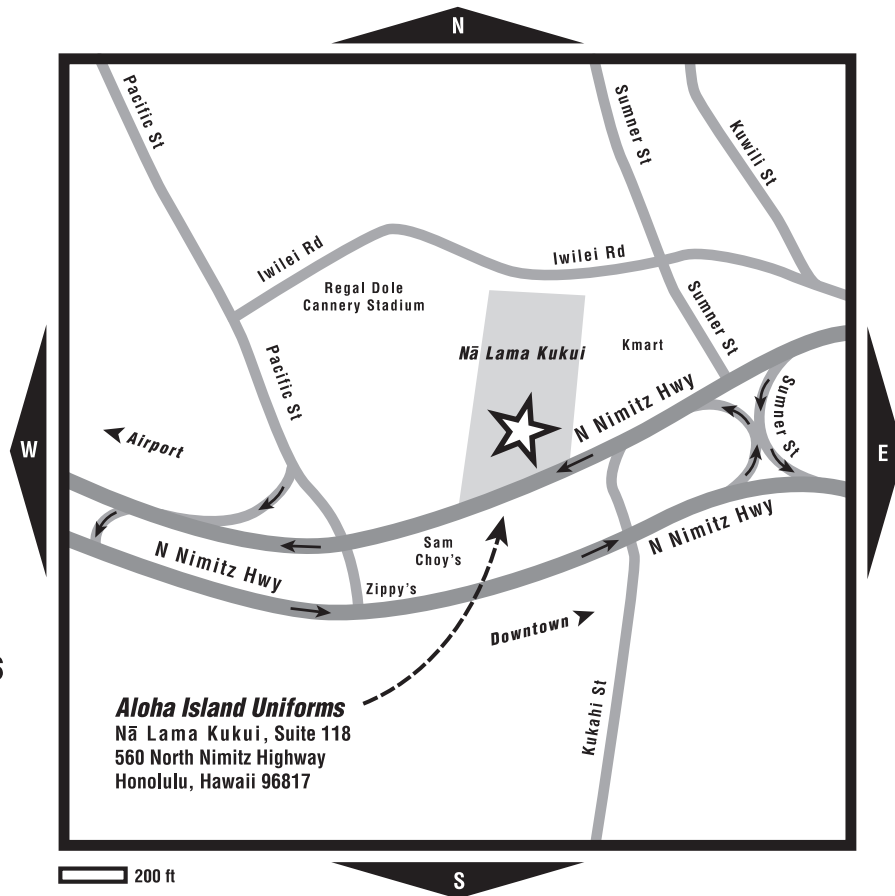

ALOHA ISLAND UNIFORMS

a division of DENNIS Uniform
P.O. Box 26435
Honolulu, Hawaii 96825
Phone 808.396.9318
Toll-free 888.396.9321
Fax 808.396.9319

STORE

Nā Lama Kukui, Suite 118
560 North Nimitz Highway
Honolulu, HI 96817

REGULAR STORE HOURS

Tuesday-Friday 10am - 5pm
Saturday 10am - 3pm

EXTENDED SUMMER HOURS

July 1-September 15

Monday-Friday 10am - 5pm
Saturday 10am - 3pm

DENNIS stores are closed on major holidays and from Christmas to New Year's Day.

DENNIS NATIONAL CUSTOMER SERVICE

800.854.6951 fax 877.291.5480

REGULAR HOURS: Pacific time
Monday-Friday 8am – 5pm

EXTENDED SUMMER HOURS:
July 20-August 31

Monday-Friday 7am – 6pm
Saturday 10am – 2pm
Labor Day 10am – 2pm

DENNIS PROMOTIONS

All year long, DENNIS offers sales and specials for customers. Watch for changing promotions in your store and online!

To receive email notifications of our latest promotions & special offers, call National Customer Service 800.854.6951 or sign up online at www.dennisuniform.com.

DENNIS Scrip, Gift Scrip & AFP Vouchers

- DENNIS Scrip is redeemable for merchandise at all DENNIS stores, on-campus sales and for online, phone and mail order purchases.
- Please note: only DENNIS Scrip with a barcode can be redeemed online or by phone.
- Maximum change given is $5.00 in stores and at on-campus sales. We cannot make change on mail order purchases.
- DENNIS Scrip is good forever!